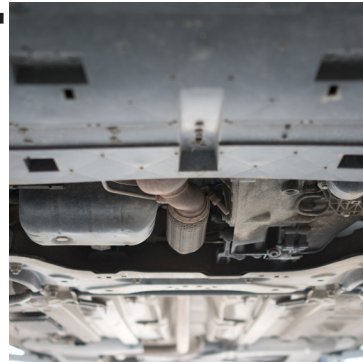

1707 E Lincolnway Valparaiso, IN • 219-462-5191

16 S Washington (Hwy 421) LaCrosse, IN • 219-754-2411

FRONT END ALIGNMENT

Offer Valid Now Through January 31, 2019

FRONT END ALIGNMENT

\$69.99

Stock vehicles only. Lifted or lowered vehicles extra.