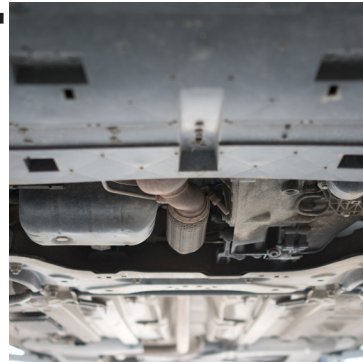

## FRONT END ALIGNMENT

**\$69.99**

Stock vehicles only. Lifted or lowered vehicles extra.

Shop supplies & environmental disposal fees will apply. Not valid with any other offer. Call Or Go Online To Schedule An Appointment · [www.Heinold-Feller.com](http://www.Heinold-Feller.com)